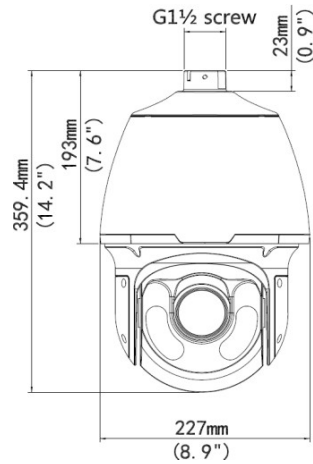

## Specifications

Camera		SECPT2X30				
Sensor	1/2.8", 2.0 megapixel, progressive scan, CMOS					
Lens	4.5 ~ 135mm, AF automatic focusing and motorized zoom lens					
Digital Zoom	16					
Optical Zoom	30					
DORI Distance	Lens (mm)	Detect (m)	Observe (m)	Recognize (m)	Identify (m)	
	4.5	69.8	27.9	14	7	
	135	2094.8	837.9	419	209.5	
Angle of View (H)	56.7° ~ 2.28°					
Angle of View (V)	31.89° ~ 1.28°					
Angle of View (O)	65.05° ~ 2.61°					
Shutter	Auto/Manual; shutter time: 1 ~ 1/100000s					
Minimum Illumination	Colour: 0.001Lux (F1.5, AGC ON) 0Lux with IR					
Iris	Auto; F1.5 ~ F4.0					
Day/Night	IR-cut filter with auto switch (ICR)					
Digital noise reduction	2D/3D DNR					
S/N	>52dB					
IR Range	Up to 150m (492ft)					
Defog	Digital Defog					
WDR	120dB					
Video						
Video Compression	Ultra 265, H.265, H.264, MJPEG					
H.264 code profile	Baseline profile, Main Profile, High Profile					
Frame Rate	Main Stream: 2MP (1920*1080), Max 60fps; Sub Stream: 2MP (1920*1080), Max 60fps; Third Stream: D1 (720*576), Max 60fps					
HLC	Supported					
BLC	Supported					
EIS	Supported					

General		
Power	AC 24V±25%, DC 24V±25%	AC 24V±25%, DC 24V±25%, PoE (PSE Required)
	Power consumption: Max 44W	
Dimensions (Ø x H)	Ø227 x 359.4mm (Ø8.9" x 14.2")	
Weight	5.28kg (11.6lb)	
Working Environment	-40°C ~ 65°C (-40°F ~ 149°F), Humidity: ≤95% RH (non-condensing)	
Ingress Protection	IP66	
Vandal Resistant	IK10	

## Dimensions