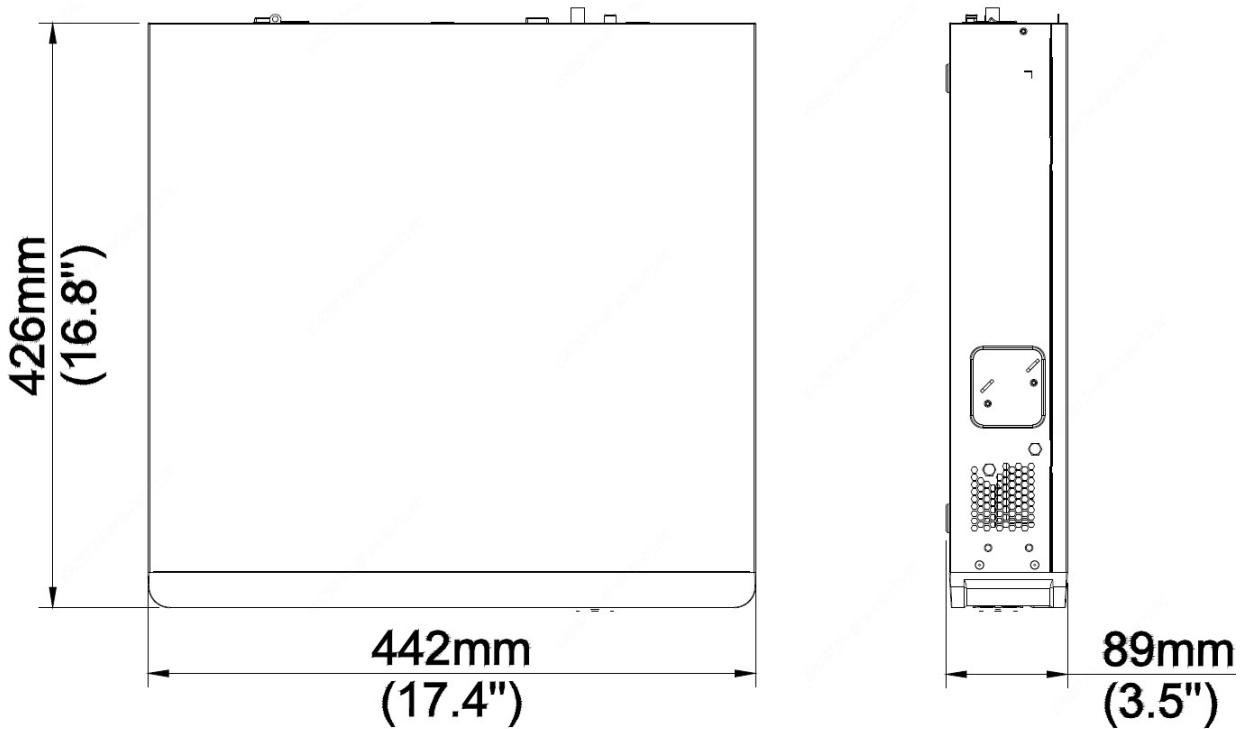

Network Video Recorder

SECNVR32C0P4K8S

Key Features

- Support Ultra H.265/H.265/H.264 video formats
- 32-channel input
- Third-party IP cameras supported with ONVIF conformance: Profile S, Profile G, Profile T
- Support 2-ch HDMI, 1-ch VGA. HDMI1 and HDMI2 up to 4K (3840x2160) resolution
- HDMI1, HDMI2, VGA independent outputs provided
- Up to 12 Megapixels resolution recording
- Support RAID 0, 1, 5, 6, 10
- 8 SATA HDDs, Up to 10TB for each HDD
- Various fisheye dewarping modes for live view and playback for both web interface and GUI
- Support N+1 Hot spare
- Support for 12V Power output
- ANR technology to enhance the storage reliability when the network is disconnected
- Support cloud upgrade

External Interface	
Network Interface	2 RJ45 10M/100M/1000M self-adaptive Ethernet Interfaces
Serial Interface	1 x RS232, 1 x RS485
USB Interface	Front panel: 2 x USB2.0, Rear panel: 1 x USB3.0
Alarm In	16-ch
Alarm Out	4-ch
General	
Power Supply	100~240 VAC Power Consumption: ≤ 25 W (without HDD)
Working Environment	-10°C~+ 55°C (+14°F~+131°F), Humidity ≤ 90% RH (non-condensing)
Dimensions (W×D×H)	442mm ×426mm× 89mm (17.4" × 16.8"× 3.5")
Weight (without HDD)	≤ 5.7Kg (12.57lb)

Dimensions

Rear Pane